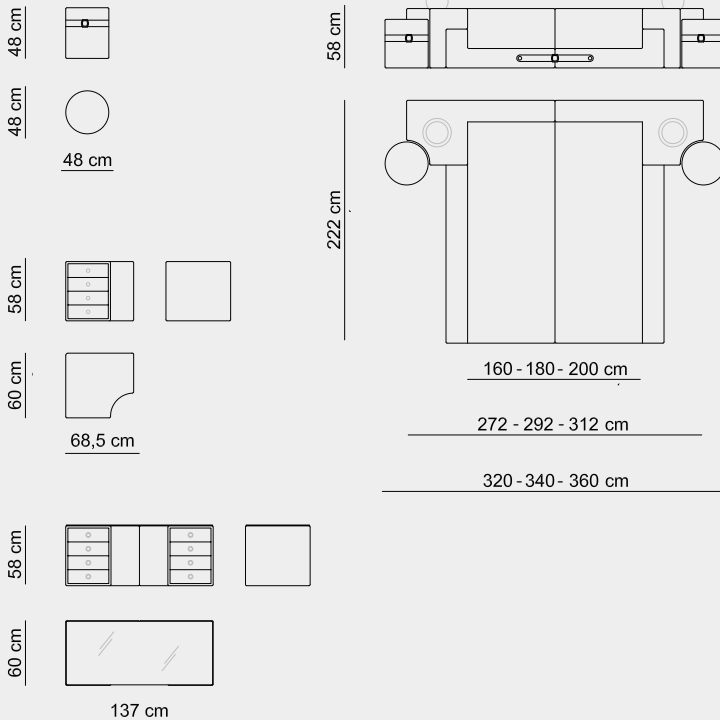

topso

TUCROMA Bed

イタリアの建築家 Guido Faleschini (ガイド・ファレスキーニ) が、1969年に発表した TUCROMA (トゥクロマ) シリーズより、レザー貼りの TUCROMA ベッド。

各ユニットを組み替えることで、ソファ、シングルベッドなどとしても使用が可能です。

Brand : 4 MARIANI

Designer : Guido Faleschini

Detail

Number 4MA-BED-001

Material **Leather**

Size **W4280 × D2220 × H580mm**

Color **Camel , BrownBlack**

Packing Size