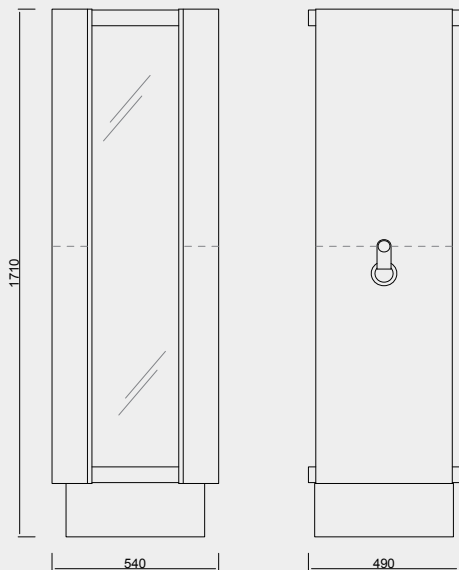

Detail

Number 4MA-STO-001

Material **Leather , Chrome**

Size **W540 × D490 × H1710mm**

Color **Black**

Packing Size

W700 × D580 × H2030mm

Packing Weight

151kg