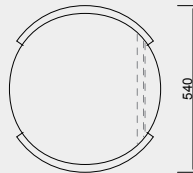

Detail

Number 4MA-STO-001

Material **Leather , Chrome**

Size **W540 × D490 × H1710mm**

Color **Black**

Packing Size

W700 × D580 × H2030mm

Packing Weight

151kg