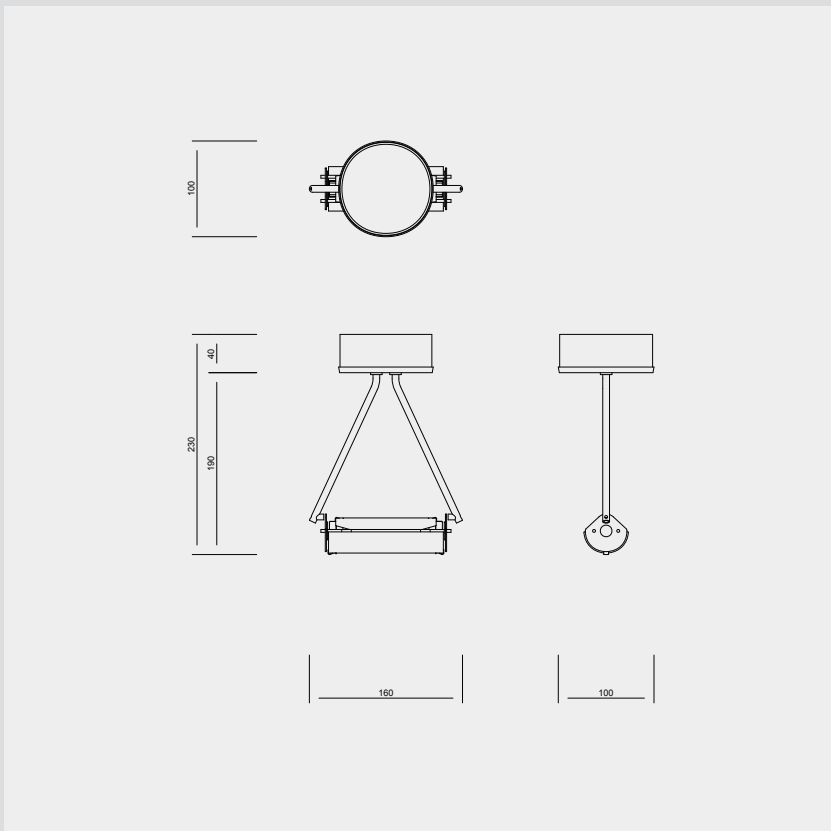

## Detail

Number FON-CEL-001

Material Glass, Metal

Size Medium W160 × D90 × H190mm

Color Silver , Gold

Packing Size

Packing Weight

-

## Detail

Number FON-CEL-001

Material Glass, Metal

Size Large W190 × D90 × H240mm

Color Silver , Gold

Packing Size

Packing Weight

-