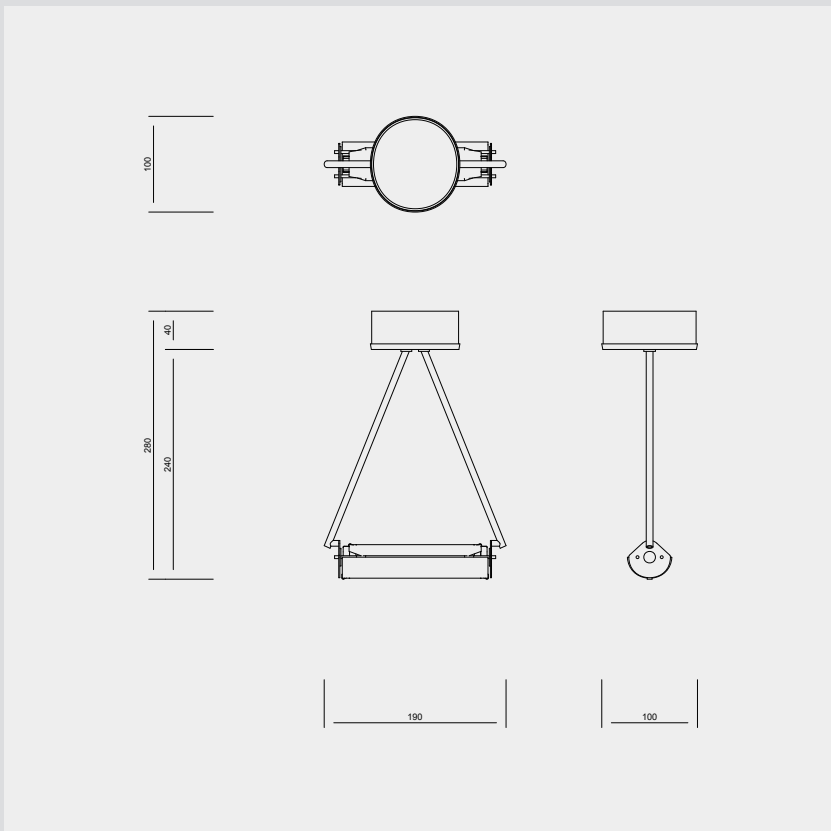

## Detail

Number FON-CEL-001

Material Glass, Metal

Size Large W190 × D90 × H240mm

Color Silver , Gold

Packing Size

Packing Weight

-