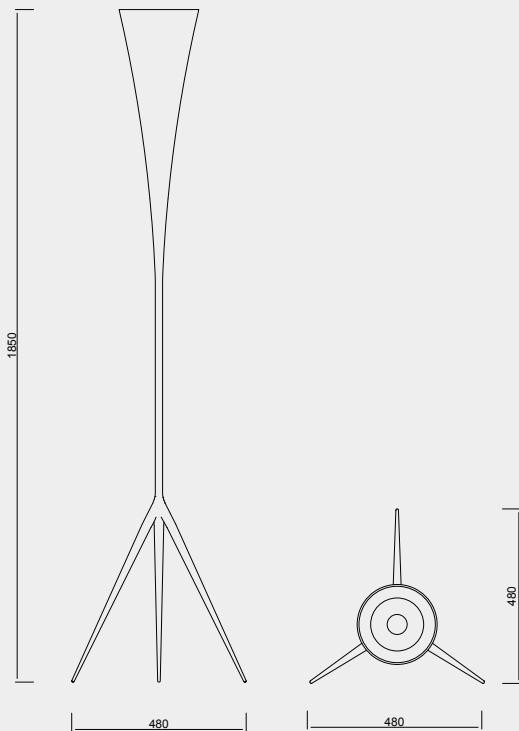

topso

De-Lux B8 Floor Lamp

Brand : TATO

Designer : Gio Ponti

Detail

Number TAT-FLL-005

Material Aluminum , Iron

Size W480 × D480 × H1850mm

Color Black , Gold , Silver

Packing Size

-

Packing Weight

-