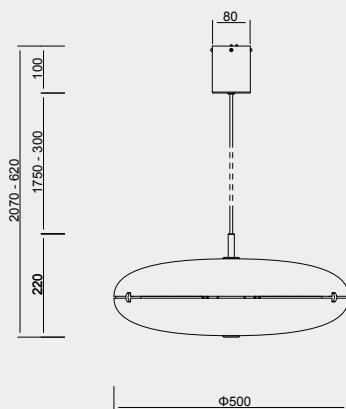

## Detail

Number TAT-SUL-001

Material Brass , Steel , Plastic

Size W500 × D500 × H220mm Code 1750mm

Color Brass × White , Brass × Orange , Brass × Blue , Brass × Grey , Nickel × White , Nickel × Orange , Nickel × Blue , Nickel × Grey

Packing Size

W580 × D580 × H360mm

Packing Weight

7.0kg