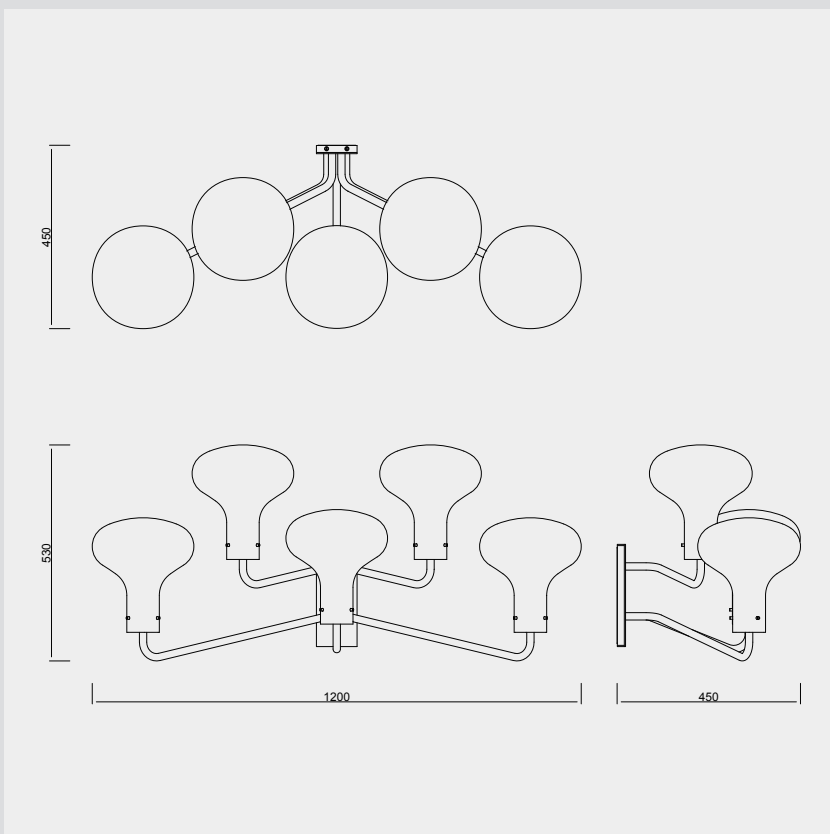

## Galleria 5 arm Wall Lamp

Brand : TATO

Designer : Ignazio Gardella

## Detail

Number TAT-WAL-006

Material Brass , Glass

Size W1200 × D450 × H530mm

Color Gold , Silver

Packing Size

-

Packing Weight